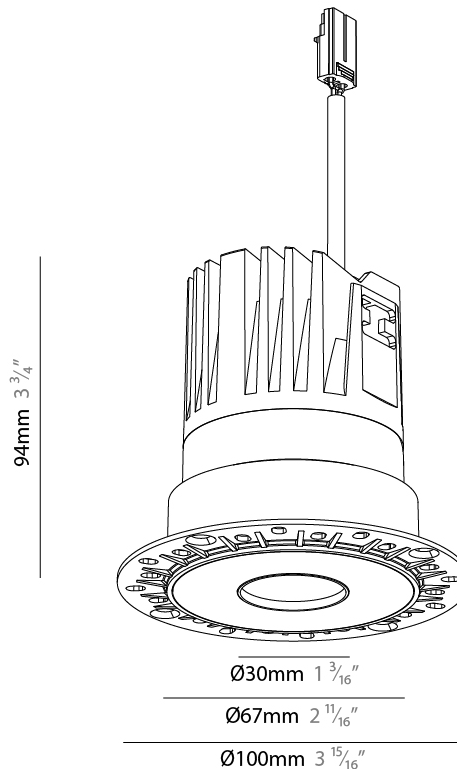

GENERAL

Series: Bioniq Evo Round Pinhole
Partner: Prolicht
Division: Architectural
Installation: Trimless
Product Type: Downlight
Mounting Location: Ceiling
Light Distribution: Adjustable / Direct

PHYSICAL

Shape: Round
Diameter (mm): 67
Diameter (in): 2 11/16
Height (mm): 93
Depth (mm): 105
Height (in): 3 5/8
Depth (in): 4 1/8
Ceiling Thickness (mm): 10 - 50
Ceiling Thickness (in): 3/8 - 1 15/16
Weight (kg): 0.4
Fixture Finish: [SSR / BKV / CWI / CRY / HAB / UFT / ITA / RUA / FTG / MYG / LOD / PUS / FRO / FUP / KIA / POP / BLS / SPG / MEY / GOH / CHC / COM / ABZ / JAG / OBR / MOS / ROR](#)
Fixture Material: Extruded Aluminum
Cut-out Measurements: Dia. 75mm/2 15/16"

ELECTRICAL

Lamp Type: LED (Zhaga Standard)
Input Wattage (W): 12.8
Total Output Wattage (W): 10.9
Dimming: Non-dimming / DALI Dimming / MATTER Dimming
Driver Included: No
Driver Location: Remote
Driver Type: Constant Current - Universal
Driver Class: Class 2
Constant Current (MA): 350mA
Upon Request: 0-10V Dimming / Phase Dimming

LED

Color Temperature (°K): 2700-6500 Tunable White
Max. Delivered Lumen (lm): Max 709
Nominal Lumen (lm): 1495
CRI: >90 CRI
Efficiency (%): 57.5
Lamp Life (hrs): 50000

OPTICAL

Beam Angle: [20 / 26 / 32](#)
Adjustability: Rotational 350° / Tilt 30°

RATINGS AND CERTIFICATIONS

Certified By: Certified for North American Standards
IP rating: IP20
Glare Rating: ≤ 10