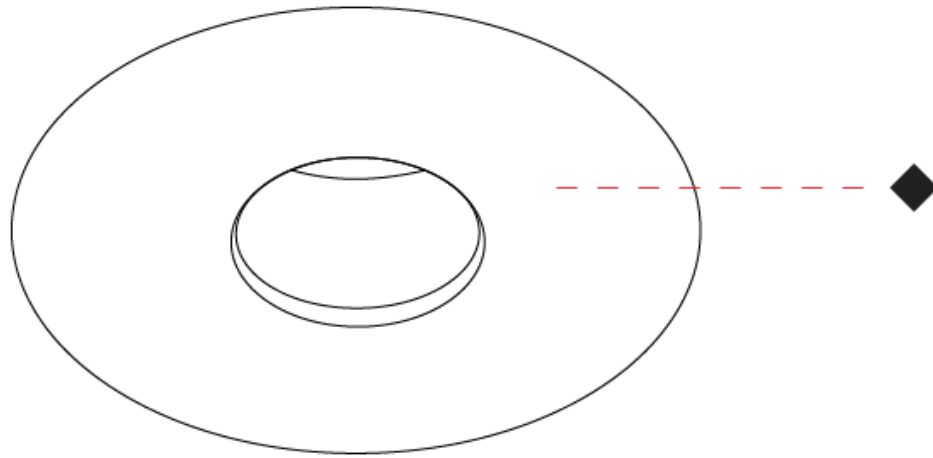

BIONIQ EVO ROUND PINHOLE TRIMLESS

A350222-

PROJECT

TYPE

SPECIFIER

QUANTITY

DATE