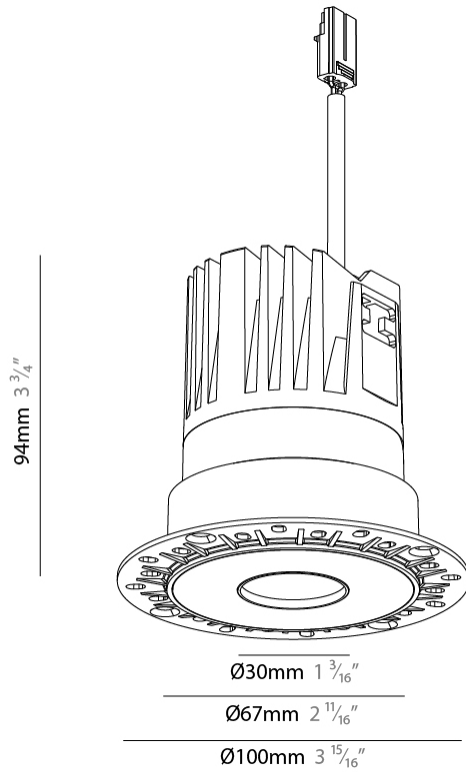

GENERAL

Series: Bioniq Evo Round Pinhole
Partner: Prolicht
Division: Architectural
Installation: Trimless
Product Type: Downlight
Mounting Location: Ceiling
Light Distribution: Adjustable / Direct

PHYSICAL

Shape: Round
Diameter (mm): 67
Diameter (in): 2 11/16
Height (mm): 93
Depth (mm): 105
Height (in): 3 5/8
Depth (in): 4 1/8
Ceiling Thickness (mm): 10 - 50
Ceiling Thickness (in): 3/8 - 1 15/16
Weight (kg): 0.4
Fixture Finish: [SSR / BKV / CWI / CRY / HAB / UFT / ITA / RUA / FTG / MYG / LOD / PUS / FRO / FUP / KIA / POP / BLS / SPG / MEY / GOH / CHC / COM / ABZ / JAG / OBR / MOS / ROR](#)
Fixture Material: Extruded Aluminum
Cut-out Measurements: Dia. 75mm/2 15/16"

ELECTRICAL

Lamp Type: LED (Zhaga Standard)
Input Wattage (W): 12.8
Total Output Wattage (W): 11.8
Dimming: Non-dimming / DALI Dimming / MATTER Dimming
Driver Included: No
Driver Location: Remote
Driver Type: Constant Current - Universal
Driver Class: Class 2
Constant Current (MA): 350mA
Upon Request: 0-10V Dimming / Phase Dimming

LED

Color Temperature (°K): [2400 / 2700 / 3000 / 3500 / 4000](#)
Max. Delivered Lumen (lm): Max 951
Nominal Lumen (lm): 2006
CRI: >90 CRI
Efficiency (%): 74.1
Lamp Life (hrs): 50000

OPTICAL

Beam Angle: [20 / 26 / 32](#)
Adjustability: Rotational 350° / Tilt 30°

RATINGS AND CERTIFICATIONS

Certified By: Certified for North American Standards
IP rating: IP65
Glare Rating: ≤ 10