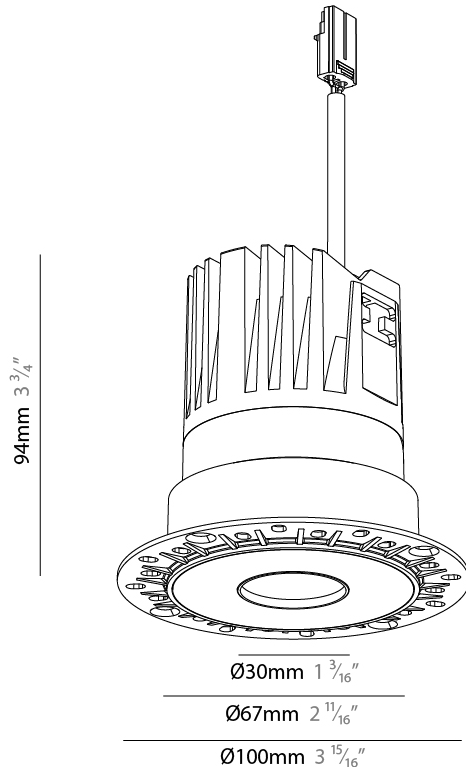

GENERAL

Series: Bioniq Evo Round Pinhole
Partner: Prolicht
Division: Architectural
Installation: Trimless
Product Type: Downlight
Mounting Location: Ceiling
Light Distribution: Adjustable / Direct

PHYSICAL

Shape: Round
Diameter (mm): 67
Diameter (in): 2 11/16
Height (mm): 93
Depth (mm): 105
Height (in): 3 5/8
Depth (in): 4 1/8
Ceiling Thickness (mm): 10 - 50
Ceiling Thickness (in): 3/8 - 1 15/16
Weight (kg): 0.4

Fixture Finish: [SSR / BKV / CWI / CRY / HAB / UFT / ITA / RUA / FTG / MYG / LOD / PUS / FRO / FUP / KIA / POP / BLS / SPG / MEY / GOH / CHC / COM / ABZ / JAG / OBR / MOS / ROR](#)

Fixture Material: Extruded Aluminum
Cut-out Measurements: Ø 75mm/2 15/16"

ELECTRICAL

Lamp Type: LED (Zhaga Standard)
Input Wattage (W): 12.8
Total Output Wattage (W): 11.8
Dimming: Non-dimming / DALI Dimming / MATTER Dimming
Driver Included: No
Driver Location: Remote
Driver Type: Constant Current - Universal
Driver Class: Class 2
Constant Current (MA): 350mA
Upon Request: 0-10V Dimming / Phase Dimming

LED

Color Temperature (°K): 2400 / 2700 / 3000 / 3500 / 4000
Max. Delivered Lumen (lm): Max 604
Nominal Lumen (lm): 1065
CRI: >90 CRI
Efficiency (%): 47.0
Lamp Life (hrs): 50000

OPTICAL

Beam Angle: 10
Adjustability: Rotational 350° / Tilt 30°

RATINGS AND CERTIFICATIONS

Certified By: Certified for North American Standards
IP rating: IP65
Glare Rating: ≤ 10