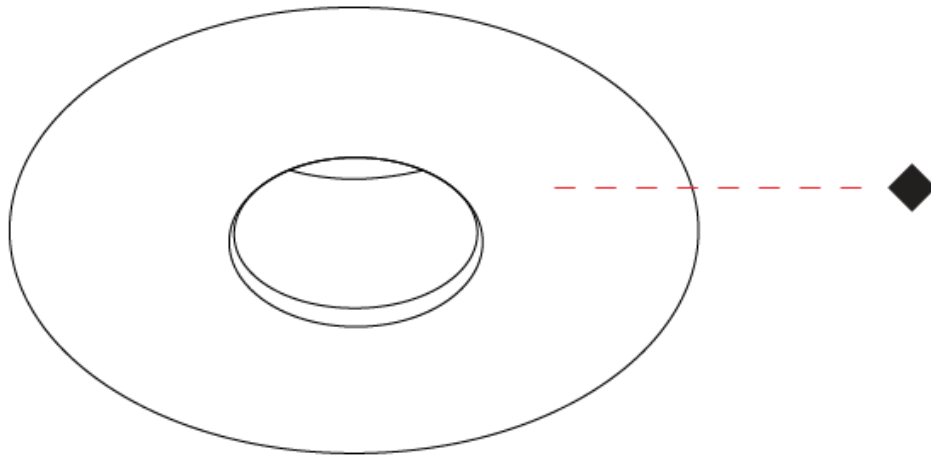

PROJECT	_____
TYPE	_____
SPECIFIER	_____
QUANTITY	_____
DATE	_____

BIONIQ EVO ROUND PINHOLE TRIMLESS

A350224-

base number Finishes (Diamond) Beam Angle Options

- To build a product code in our configurator select the specify button on the base model # product page
- To build a manual product code on this datasheet choose from the options listed below in blue font and add the suffix to the base model #