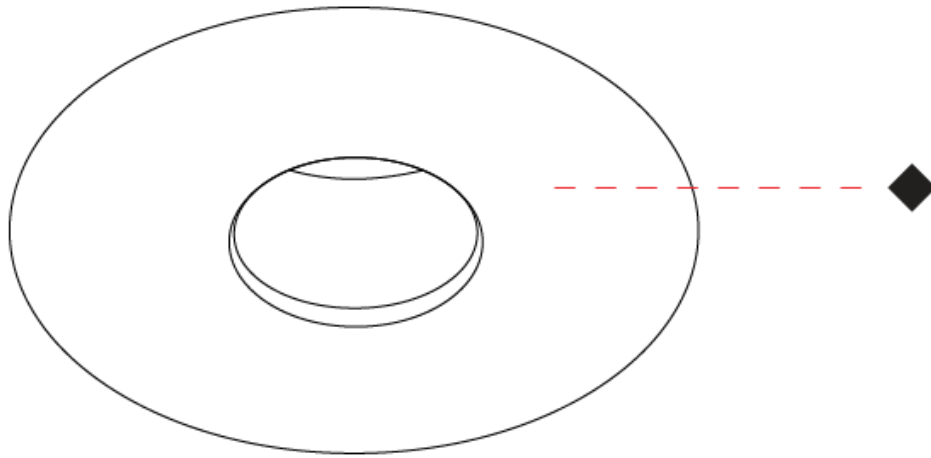

BIONIQ EVO ROUND PINHOLE TRIMLESS

A350224-

PROJECT

TYPE

SPECIFIER

QUANTITY

DATE